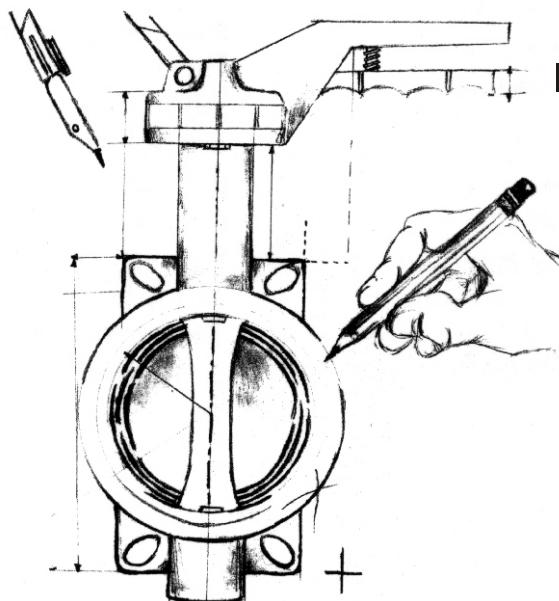

THE OTHER DETAILED CATALOGUES FROM TRIVAL CO. LTD.:

- VEXVE BALL VALVES
- TRIVAL SOFT SEALED BUTTERFLY VALVES TR01-02
- VALTACO BALL VALVES
- TRI-CON ALFA BUTTERFLY VALVES
- WAFER TYPE NON-RETURN AND SWING CHECK VALVES
- TRIVAL - SELECTED "CZECH MADE" INDUSTRIAL VALVES FOR POWER SECTOR
- CZECH INDUSTRIAL VALVES (complete range)
- KNIFE GATE VALVES
- GESTRA - STEAM TRAPS AND NON-RETURN VALVES
- TRIVAL TW STAINLESS STEEL BALL VALVES
- PRISMA PNEUMATIC ACTUATORS AND ACCESSORIES
- ZPA ELECTRIC ACTUATORS
- FLANGES ČSN, DIN, ANSI
- PIPING COMPONENTS AND PIPES
- STAINLESS STEEL PROGRAMME FOR PIPING SYSTEMS - PIPES, ELBOWS, FITTINGS, COLLARS ETC.
- PIPING SUPPORTS
- REPAIR CLAMPS
- BRASS VALVES
- DUCTILE IRON FITTINGS
- PHILMAC PLASTIC COMPRESSION FITTINGS
- PPR PLASTIC FITTINGS FOR WELDING
- PRAHER PLASTIC INDUSTRIAL VALVES

NÁPAD A VÝZKUM

JSOU TVOJI

Hlavní

SPOJENCI

IDEA AND RESEARCH

ARE YOUR

MAIN

ALLIES